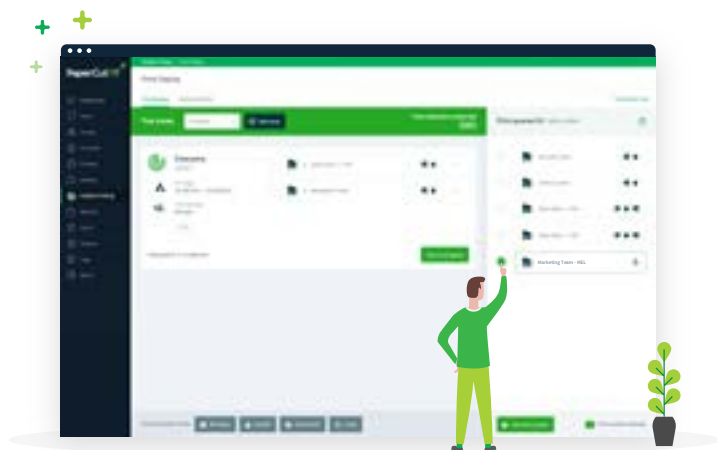

PaperCut simplifies print queue deployment

Get the right print driver and the right print queue to the right person in the right location, automatically. With PaperCut.

Print Deploy - PaperCut MF's newest feature - automates the time consuming, frustrating tasks of setting up print queues and deploying print drivers. And because it's PaperCut, it's done in the simplest, user-friendliest way.

Print Deploy is the answer to your print queue deployment needs.

Use Print Deploy when you:

- have multiple locations (e.g. branch offices, retail sites, campuses) with few IT resources on site
- have users moving between locations, needing access to printers on demand
- use serverless (direct) printing and want a simple way to deploy print drivers and print queues to your users
- have a mixed computer environment and want an easy way to enable printing on all of them (no matter the operating system or end-user permission level)
- don't have computers joined to a local domain (e.g. G Suite or Microsoft Azure AD)